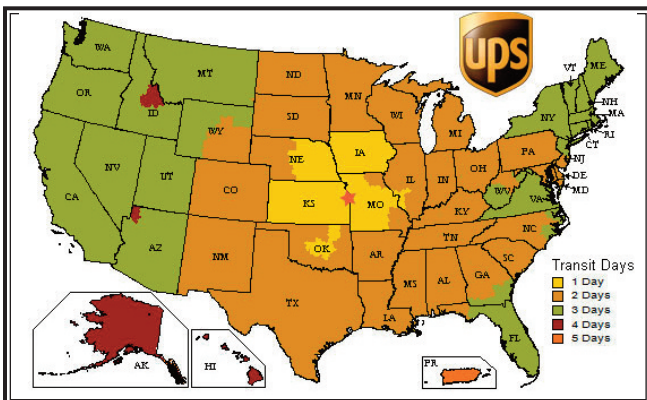

Remflex
Renegade Racing Components
Revolution Performance Components
Richmond
Ridetech*
RJS
Rod End Supply
Rollmaster
Romac
Royal Purple
Russell
SA Design Books
SA Gear
Seat Cranks
SCE Gaskets
Scorpion Performance
SCT Performance
Sealed Power
Silvolite
Sniper Motorsports
Spal
Spectre
Speedmaster
Spek-Pro*
SRP Pistons (Sportsman Racing Products)
Stack*
Superchips
Taylor Cable
TCI Automotive
Techflex
TEN Factory
Tera Pump
TI Automotive
Top Street Performance
Total Seal
Trans-Dapt Performance
Tremec*
Trend Performance
Tuff-Stuff
TurboSmart USA*
Vertex
VHT
Vibrant Performance
Weiland
Whipple Superchargers
Wilson Manifolds*
Wilwood Brakes
Wiseco Pistons
XDR*
Yukon Gear
ZEX
Zycocat

* Special order product line

We accept the following: **C.O.D**

14320 W 99th St
Lenexa, KS 66215

Monday-Friday
8:00am-6:00pm CST

1-888-463-0482

Local (913) 371-1323