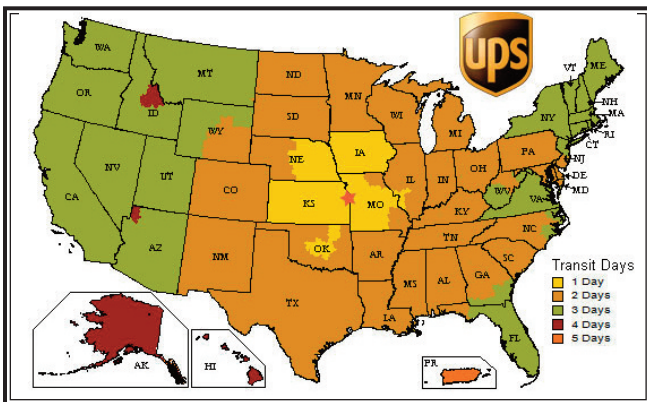

Revolution Perf. Components

- Richmond
- Ridetech
- RJS Racing Equipment
- Rod End Supply
- Rollmaster
- Romac
- Royal Purple
- Russell
- SA Design Books
- SA Gear
- Scat Cranks
- SCE Gaskets
- Scorpion Performance
- SCT Performance
- Sherwin-Williams
- Silvolite
- Sniper Motorsports
- Snow Performance*
- Spal
- Spectre
- Speedmaster
- SRP Pistons
- Stainless Steel Brakes*
- Superchips
- Taylor Cable
- TCI Automotive
- Techflex
- TEN Factory*
- TI Automotive / Walbro
- Total Seal
- Trans-Dapt Performance
- Tremec*
- Trend Performance
- Trimax
- TSP
- Tuff-Stuff
- TurboSmart USA*
- Vertex*
- VHT
- Vibrant Performance
- Victor Reinz
- Vision X Lighting
- Weiland
- Weld Racing Wheels*
- Whipple Supercharger*
- Wilson Manifolds*
- Wilwood Brakes
- Wiseco Pistons
- Yella Terra*
- Yukon Gear
- ZEX*

New Lines In Red

* Special order product line

We accept the following: C.O.D

**14320 W 99th St
Lenexa, KS 66215**

**Monday-Friday
8:00am-6:00pm CST**

1-888-463-0482

Local (913) 371-1323